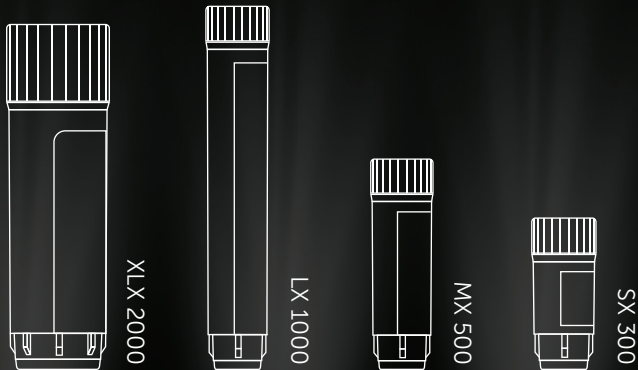

LVL'D UP

The next Generation

Redesigned 2D tubes

- 1** 2D bottom code / Protective rim against mechanical influences (scratches)
- 2** 1D side code / HR side code
- 3** Open space for customized coding
- 4** SAFE® low leachables medical polypropylene

New cap design

Excellent sealing
Easy manual handling
Automation-friendly cap

Your free sample pack

Use the QR code or email us at
info@lvl-technologies.com

Experience our new LVL Racks

• 3 new areas for additional rack and tube information

Easy Lock

One simple move to open and close

Anti-freeze gradient

Prevents ice formation

Tube Centering

Automation-friendly beveled domes

Curved well rim

Safety guides the tube and reduces collisions